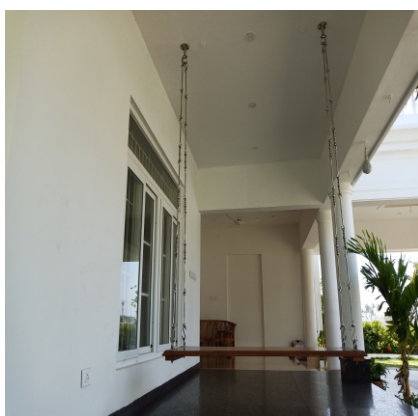

START YOUR DREAM HOME WITH US

we are your expert in providing the right solutions for your dream home design

ABOUT US

We rebranded Wall's Infra as Vimal's Venture, a Coimbatore-based company that builds aspirations and delivers value. We have more than 25 years of experience in consulting and contracting projects for families in South India. Our commitments is reflected in more than 80 happy families through our 10+ landmark projects. Vimal's Venture has transformed the landscape of south india with its 60000 sq. ft of luxury residences spread across Chennai, Bangalore, Coimbatore and Dindigul.