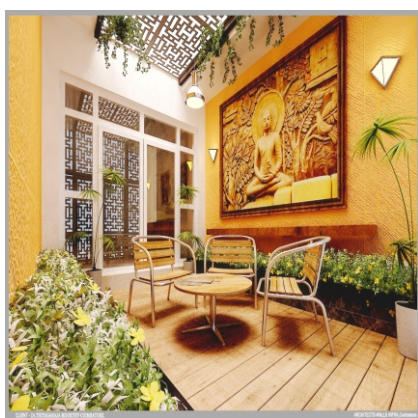

START YOUR DREAM HOME WITH US

we are your expert in providing the right solutions for your dream home design

ABOUT US

We rebranded Wall's Infra as Vimal's Venture, a Coimbatore-based company that builds aspirations and delivers value. We have more than 25 years of experience in consulting and contracting projects for families in South India. Our commitments is reflected in more than 80 happy families through our 10+ landmark projects. Vimal's Venture has transformed the landscape of south india with its 60000 sq. ft of luxury residences spread across Chennai, Bangalore, Coimbatore and Dindigul.